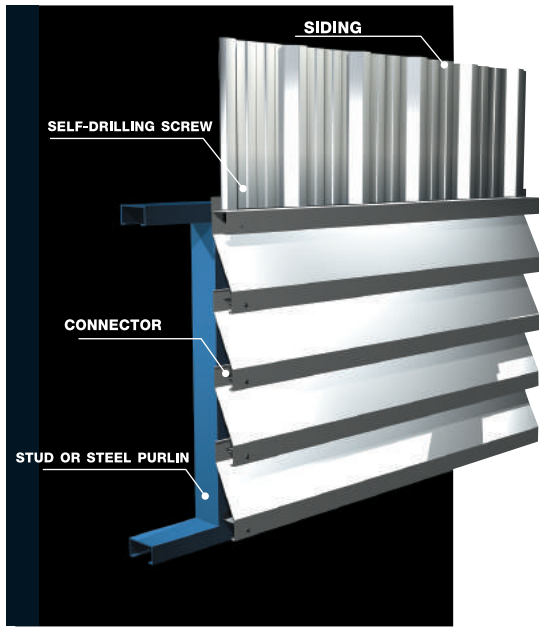

## Louver Sheet

บานเหล็ก

WMI 100-304

WMI 100-406

WMI 100-406B

WMI 100-450

WMI 100-610

CONNECTOR LOUVER

TOP FLASHING LOUVER

CONNER FLASHING

Product Range